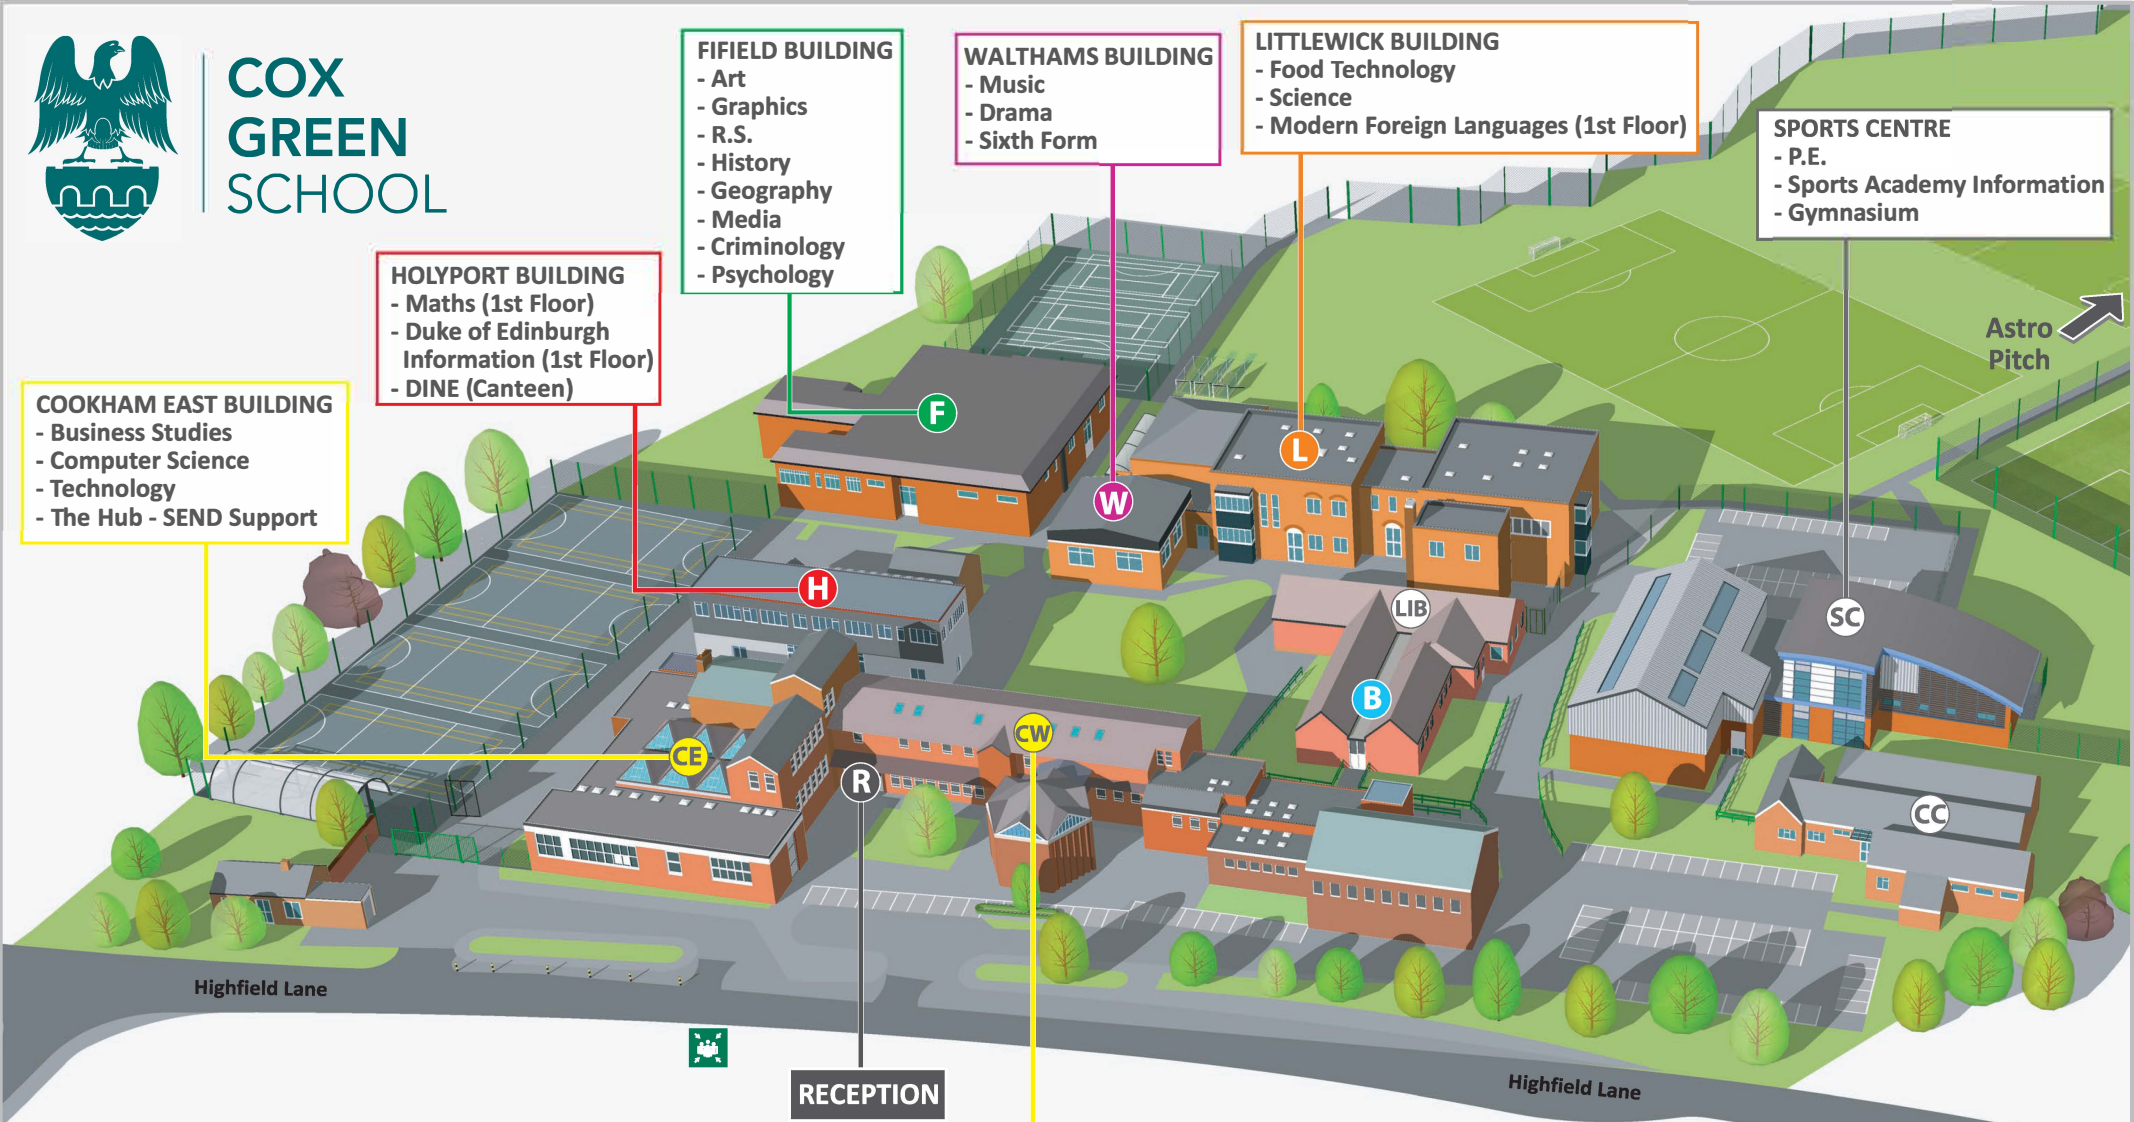

COX GREEN SCHOOL

FIFIELD BUILDING
 - Art
 - Graphics
 - R.S.
 - History
 - Geography
 - Media
 - Criminology
 - Psychology

WALTHAMS BUILDING
 - Music
 - Drama
 - Sixth Form

LITTLEWICK BUILDING
 - Food Technology
 - Science
 - Modern Foreign Languages (1st Floor)

SPORTS CENTRE
 - P.E.
 - Sports Academy Information
 - Gymnasium

HOLYPORT BUILDING
 - Maths (1st Floor)
 - Duke of Edinburgh Information (1st Floor)
 - DINE (Canteen)

COOKHAM EAST BUILDING
 - Business Studies
 - Computer Science
 - Technology
 - The Hub - SEND Support

Astro Pitch

RECEPTION

KEY:

- CE Cookham East Building
- CW Cookham West Building
- H Holyport Building
- F Fifield
- W Walthams Building
- L Littlewick Building
- B Bisham Building

- R Reception / Information Area
- LIB Library
- SC Sports Centre
- CC Community Centre
- 🚪 Evacuation Muster Point is opposite the school on Highfield Lane

COOKHAM WEST BUILDING
 - English (1st Floor)
 - Theatre (Headteacher Talk)
 5pm / 5:45 / 6.30pm
 - Careers
 - Information / Questions / Feedback Area

Cox Green School
 Highfield Lane
 Maidenhead
 Berkshire SL6 3AX